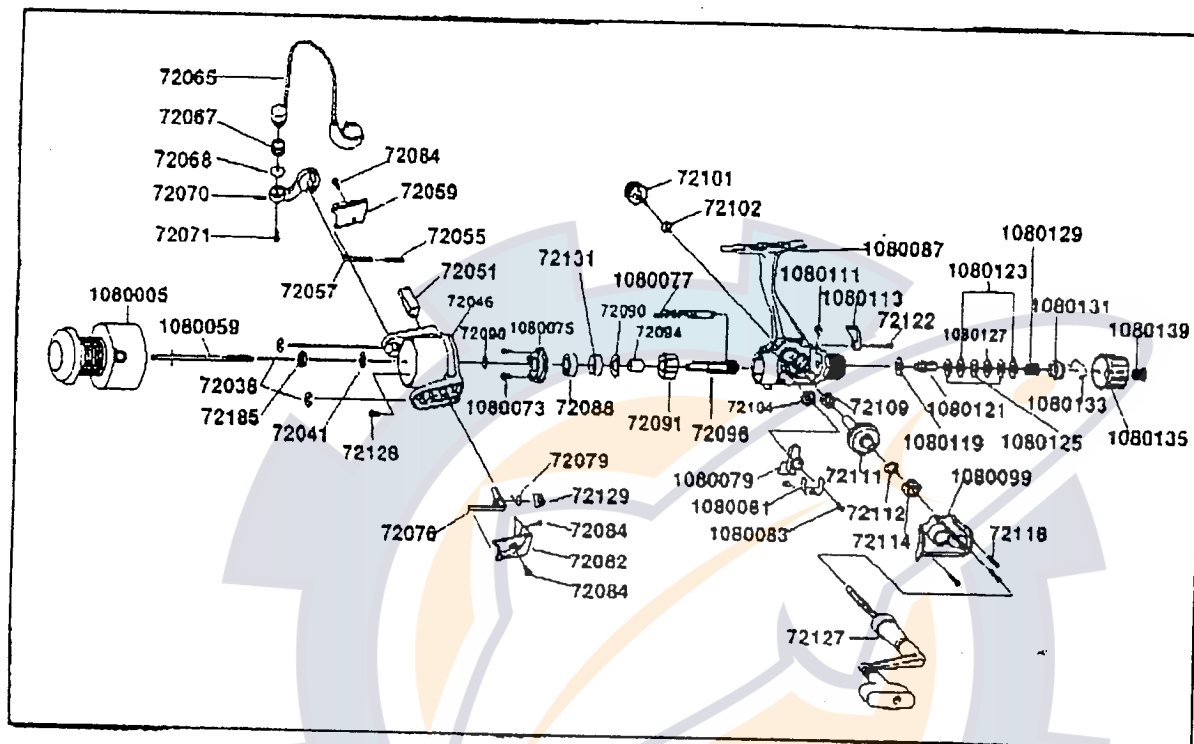

DIAGRAM

AG 5R

PART LIST

PART NO	PART NAME	PART NO	PART NAME	PART NO	PART NAME
1080005	SPool assy	72067	Line roller	1080111	Stoper lever spring
1080059	Main shaft	72065	Bail assy	72102	Handle sc. cap.wshr.
72038	E-Clip	72071	Bail screw	72101	Handle sc. cap
72185	Roter-nut	1080073	Bearing plate screw	1080113	Stoper lever
72041	Roter D washer	1080075	Bearing plate	72122	Stoper lever sc.
72128	Roter nut lock screw	72088	Ball bearing	1080119	Drag "E"washer
72046	Roter	72096	Pinion gear	1080121	Metal
72076	Kick lever	1080077	Tail shaft	1080123	Drag "A"washer
72079	Kick lever spring	72104	O/S gear	1080125	Drag "B"washer
72129	Kick lever plate	1080079	O/S slider	1080127	Drag "D"washer
72084	Kick lever screw	1080081	O/S slider retainer	1080129	Drag spring
72084	Kick lever cover screw	1080083	O/S slider screw	1080131	Drag nut
72082	Kick lever cover	1080087	Body	1080133	Back claw spring
72051	Roter balance	72109	Body bushing	1080135	Rear drag cap
72057	Bail spring shaft	72111	Drive gear	1080139	Rear drag cap sc.
72055	Bail spring	72112	Adj washer	72091	One way clutch
72059	Bail spring cover	72114	Body cvr. ball bearing	72094	One way clutch bush
72084	Bail sp. cvr. sc.	1080099	Body cover	72090	Bearing washer
72070	Arm lever	72118	Body cvr. sc.	72131	B/Bearing bush
72068	Ball washer	72127	Handle assy		